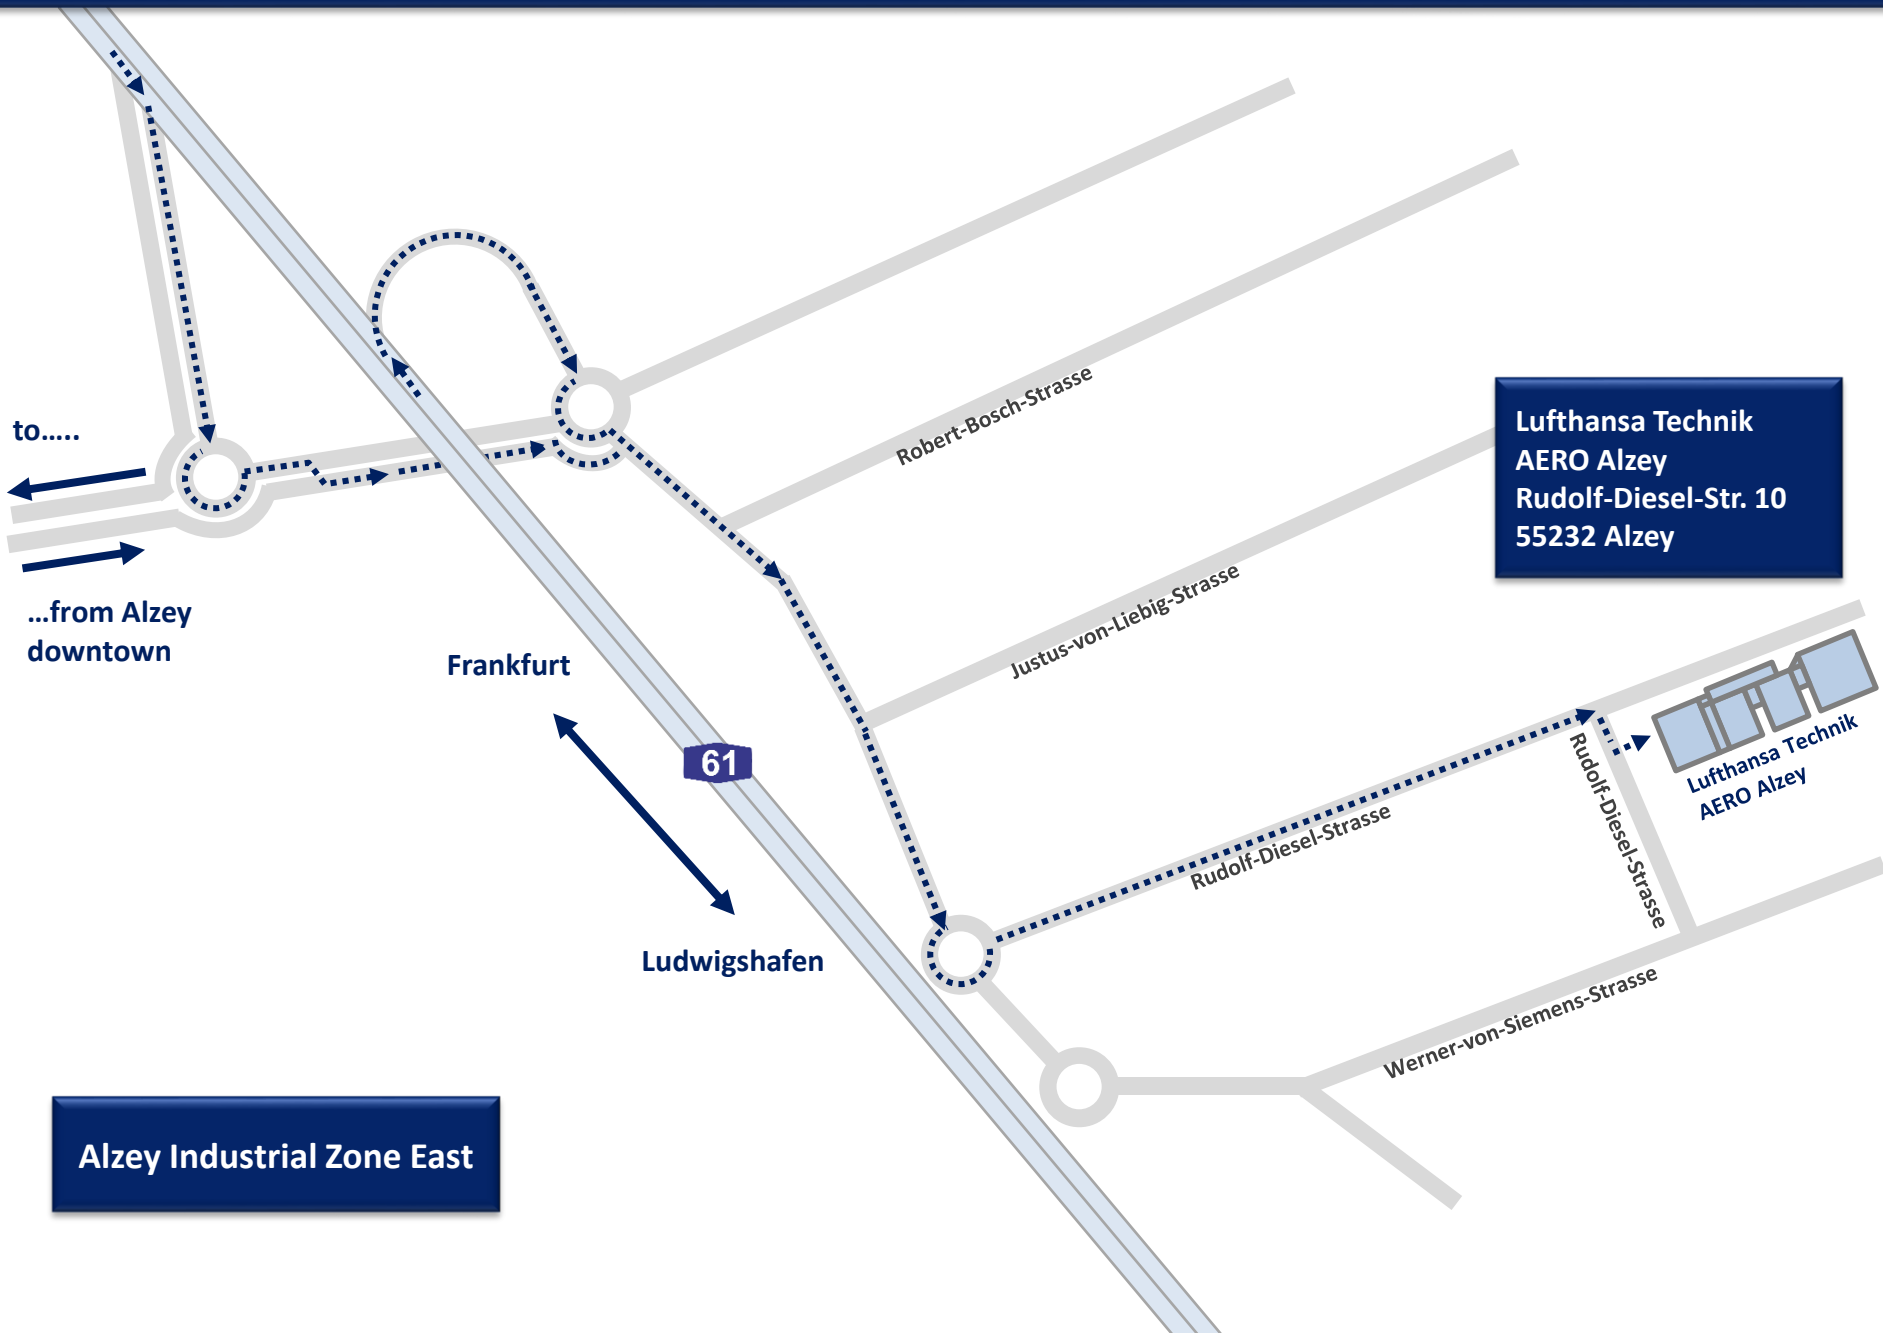

How to find us

Lufthansa Technik
AERO Alzey
Rudolf-Diesel-Str. 10
55232 Alzey

Alzey Industrial Zone East

Lufthansa Technik
AERO Alzey

Trucks / Freight receiving

Reception

Visitor entrance