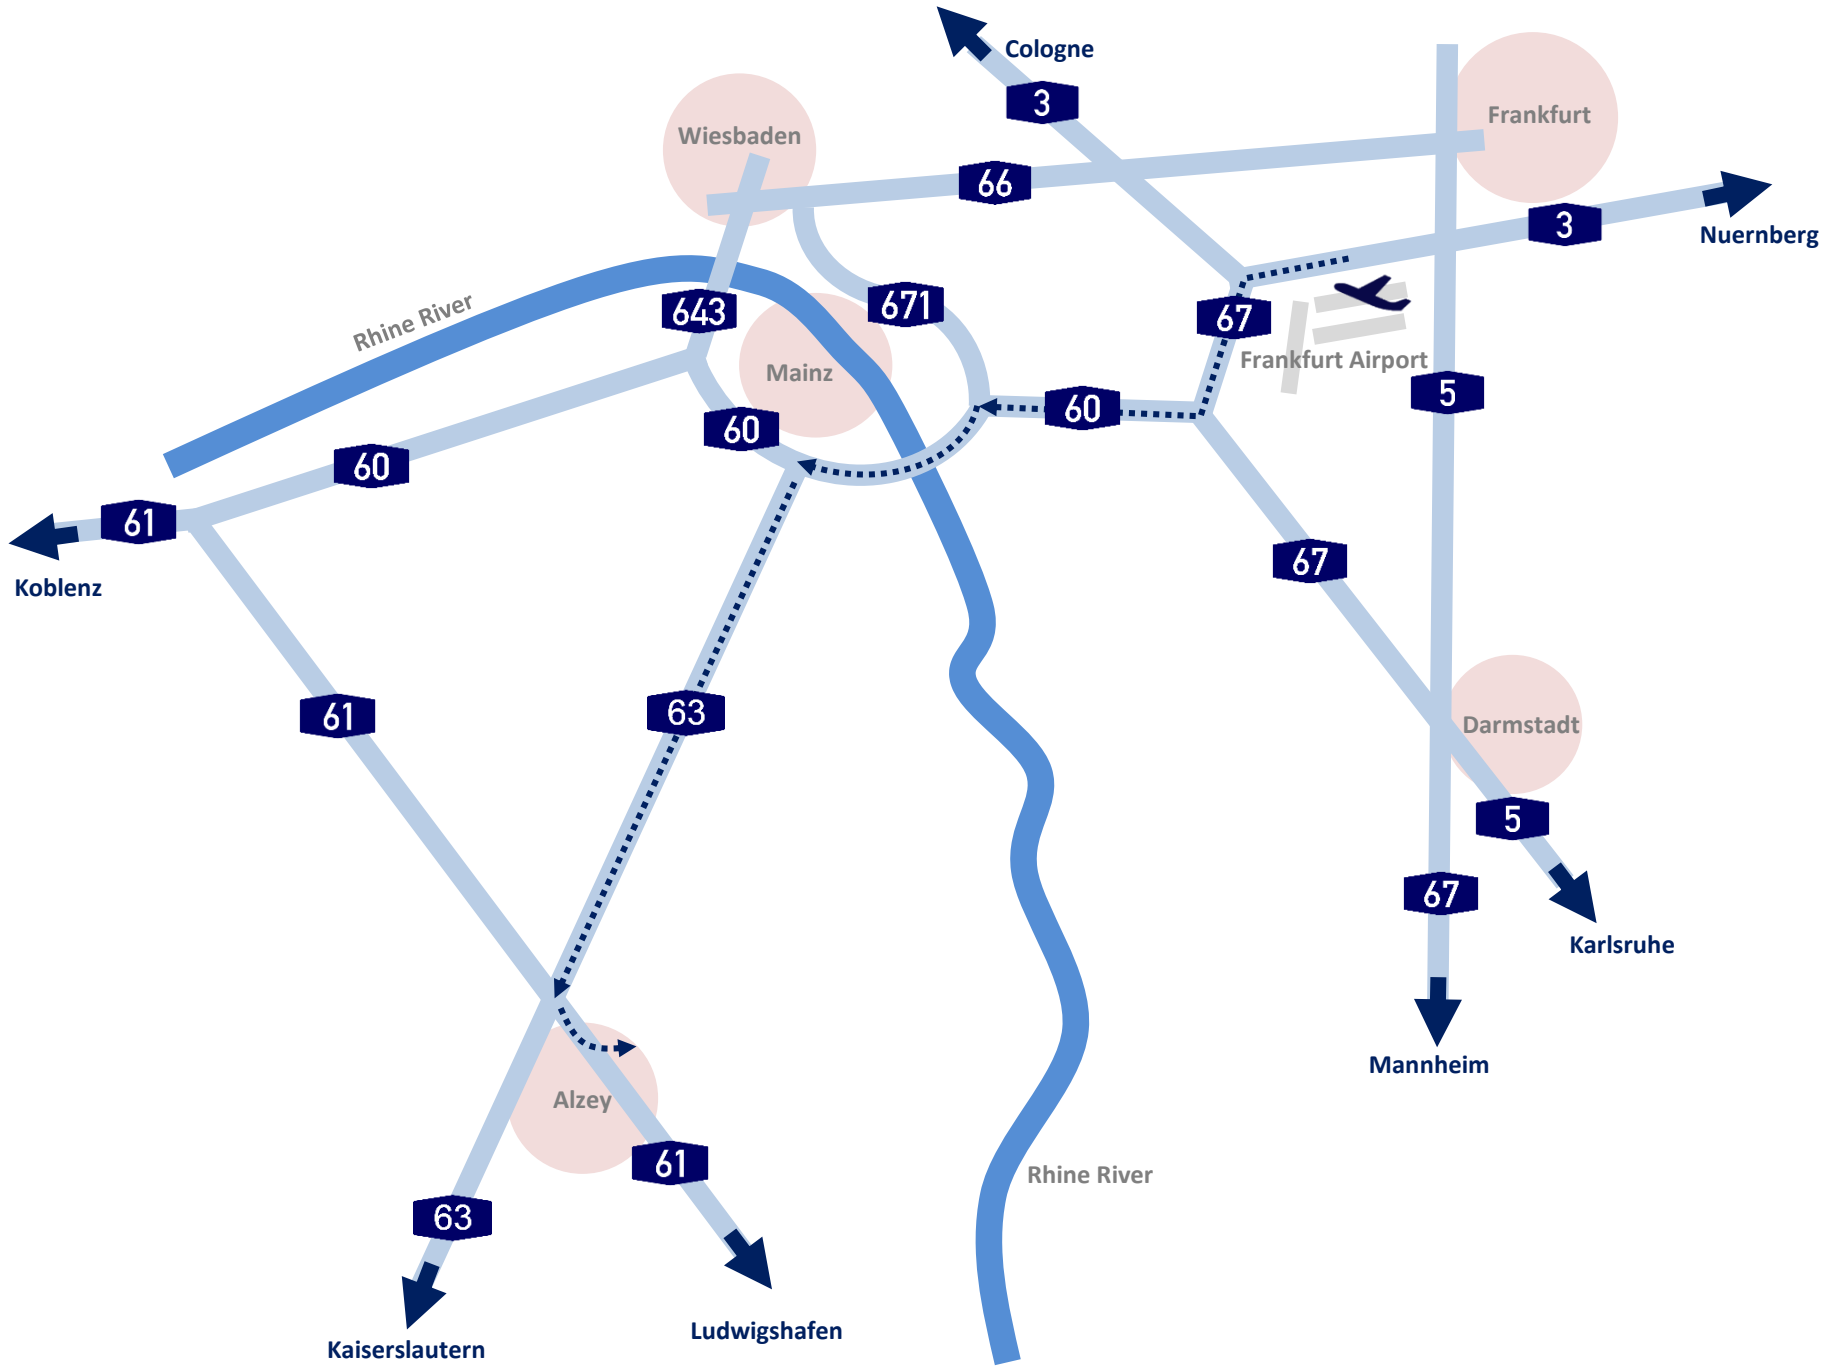

How to find us

Lufthansa Technik
AERO Alzey
Rudolf-Diesel-Str. 10
55232 Alzey

Alzey Industrial Zone East

Lufthansa Technik
AERO Alzey

Trucks / Freight receiving

Reception

Visitor entrance